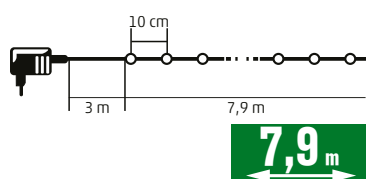

- 160 ks studená biela micro LED

ML 160/WW

- 160 ks teplá biela micro LED

ML 80/WH

- 80 ks studená biela micro LED

ML 80/WW

- 80 ks teplá biela micro LED

15,9 m