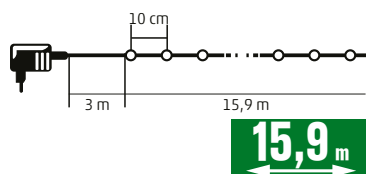

- 160 ks studená biela micro LED

ML 160/WW

- 160 ks teplá biela micro LED

ML 80/WH

- 80 ks studená biela micro LED

ML 80/WW

- 80 ks teplá biela micro LED

15,9 m